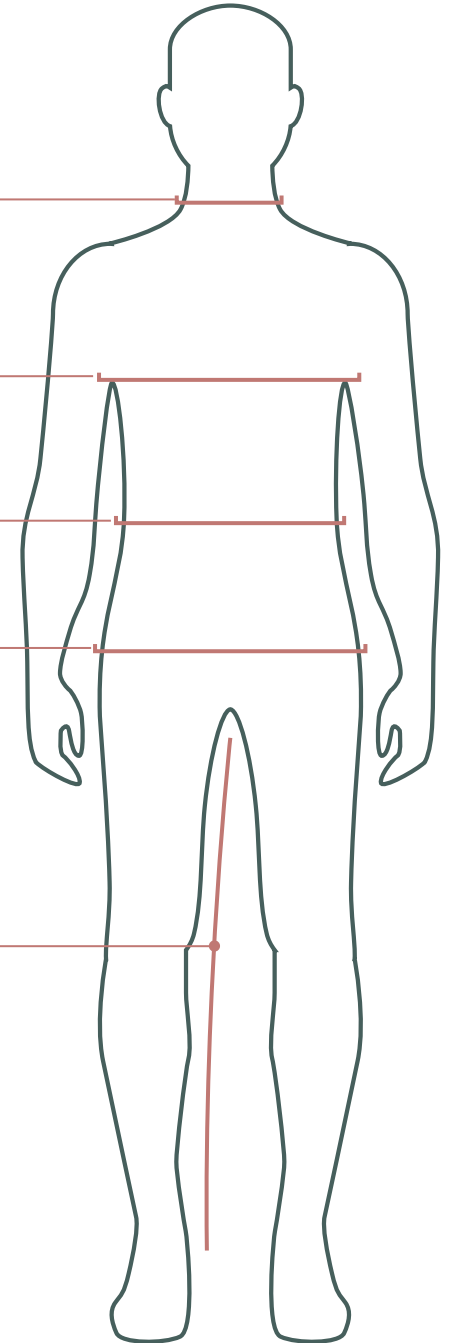

The measurements on this guide are actual body measurements and can be used as a guide to garment size selection.

Neck

Measure around lowest part of neck

Chest

Measure around largest part of the chest with arms at sides

Waist

Measure at natural waistline

Hip

Measure at fullest part while standing upright

Inleg

Measure from crotch to heel of shoe

Measuring Tips

Measure over underwear or light clothing keep the tape straight and level, snug but not tight around the body record measurements in centimetres.

Overalls | REGULAR (Average eight 177cm)

CHEST METRIC SIZE	77R	82R	87R	92R	97R	102R	107R	112R	117R	122R	127R	132R	137R	142R					
IMPERIAL SIZE	3	4	5	6	7	8	9	10	11	12	13	14	15	16					
To Fit Chest	77	82	87	92	97	102	107	112	117	122	127	132	137	142					
To Fit Waist	67	72	77	82	87	92	97	102	107	112	117	122	127	132					

Some Overalls also available in *STOUT* (Shorter height 173cm & Heavier build) and *LONG* (Taller height 182cm & Slimmer build)

Flex Overalls | REGULAR (Average height 177cm)

CHEST METRIC SIZE	77R	82R	87R	92R	97R	102R	107R	112R	117R	122R	127R	132R							
IMPERIAL SIZE	3	4	5	6	7	8	9	10	11	12	13	14							
To Fit Chest	72	77	82	87	92	97	102	107	112	117	122	127							
To Fit Waist	62	67	72	77	82	87	92	97	102	107	112	117							